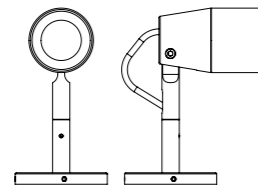

2 versions
of Flamingo
are included
in the 2021
PUK new
catalogue:
Micro and Mini,
according
to the projector
diameter.

101701
FLAMINGO MICRO
scale 1:1

Pointing
to a tree,
a stone,
a bush
or a wall,
Flamingo
brings the
magic to
the nature
and the
garden
comes to life.

FLAMINGO
MICRO

FLAMINGO
MINI

Ø
45
PROJECTOR

Ø
56
PROJECTOR

101701
FLAMINGO
MICRO

101702
FLAMINGO
MINI

TECHNICAL DATA

Diam. 45 or 56 mm micro-projector for external use,
ideal to light bushes, flowerbed and gardens in general.
Body made in turned and anodized aluminum.
In horizontal axis it can be oriented up to 30° down
and up to 90° up.