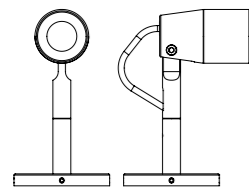

2 versions
of Flamingo
are included
in the 2021
PUK new
catalogue:
Micro and Mini,
according
to the projector
diameter.

101701
FLAMINGO MICRO
scale 1:1

Pointing
to a tree,
a stone,
a bush
or a wall,
Flamingo
brings the
magic to
the nature
and the
garden
comes to life.

Flamingo main characteristic is that the fixture is in class III and low voltage is perfect for outdoor and safety. It has a constant voltage 24V and because of this the power supply can be at a distance, without compromising the whole garden design. The light source is equipped with high-power LED CREE and it can be adjusted on pipes with different heights. Their accessories are: spike, honeycomb louver and tree strap, as well as the three extension pipes.

FLAMINGO
MICRO

FLAMINGO
MINI

Ø
45
PROJECTOR

Ø
56
PROJECTOR

101701
FLAMINGO
MICRO

101702
FLAMINGO
MINI

TECHNICAL DATA

Diam. 45 or 56 mm micro-projector for external use,
ideal to light bushes, flowerbed and gardens in general.
Body made in turned and anodized aluminum.
In horizontal axis it can be oriented up to 30° down
and up to 90° up.