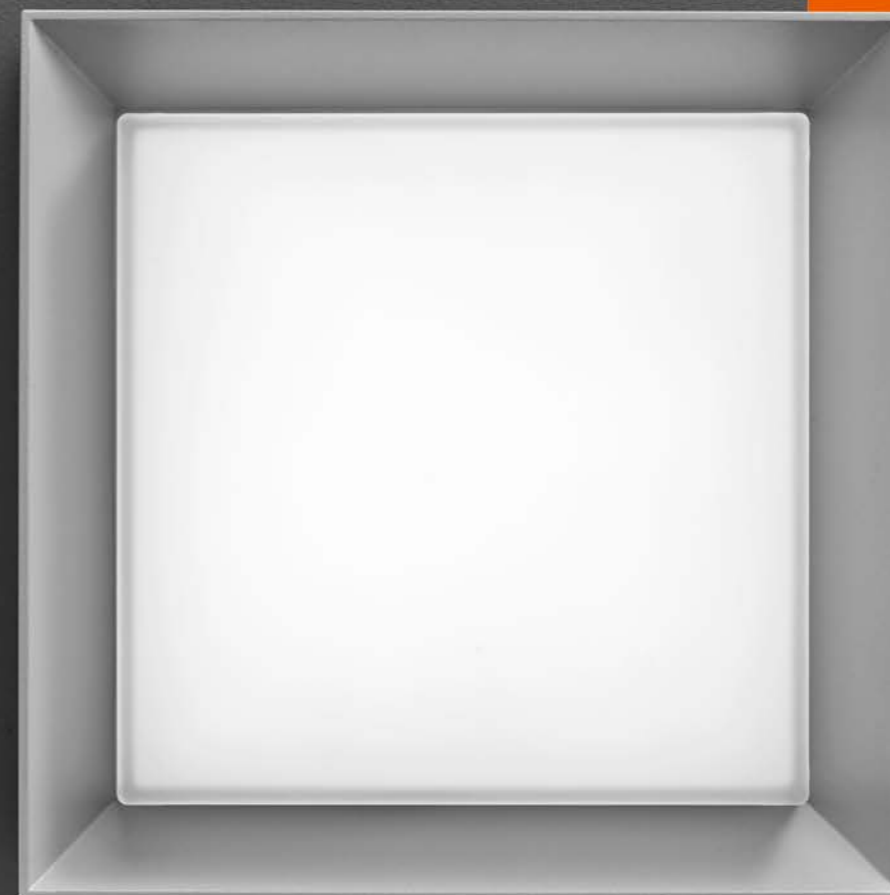

200x200X73 mm

270x270X73 mm

TECHNICAL DATA

Square 200x200mm or 270x270mm surface mounted luminaire for outdoor installation on a façade/wall.

Phospho-chromatised and polyester powder coated die-cast copper-free aluminium body, acid-etched tempered glass diffuser white painted internally, moulded silicone gasket and stainless steel screws. Built-in LED driver 220-240V 50-60Hz, with 36 x or 48x mid-power SAMSUNG 2835 LED. IP65 rating.

WATT min - max	|	16 - 20
lumen package	|	808 - 1.055