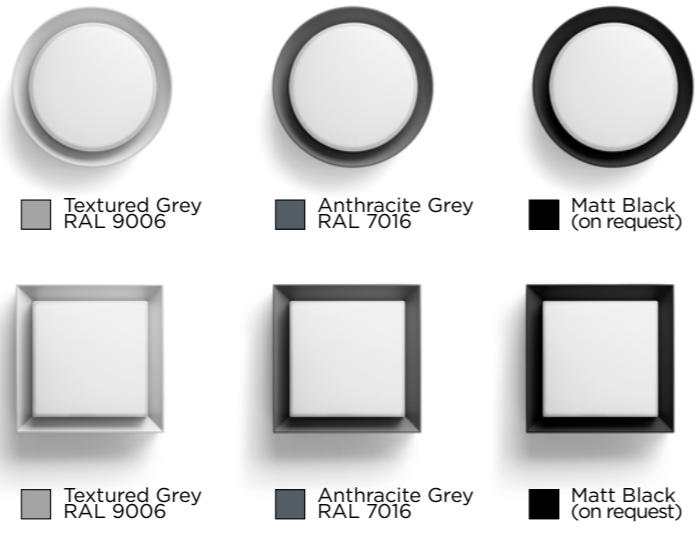

#### TECHNICAL DATA

Square 200x200mm or 270x270mm surface mounted luminaire for outdoor installation on a façade/wall.

Phospho-chromatised and polyester powder coated die-cast copper-free aluminium body, acid-etched tempered glass diffuser white painted internally, moulded silicone gasket and stainless steel screws. Built-in LED driver 220-240V 50-60Hz, with 36 x or 48x mid-power SAMSUNG 2835 LED. IP65 rating.

WATT min - max		16 - 20
lumen package		808 - 1.055

FINISH COLOR OPTION

# Colours options of the frame are Textured Grey, Anthracite Grey and Matt Black.