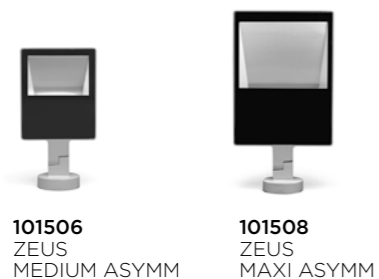

AN ELEGANT AND ROBUST SPOTLIGHT THAT CAN BE EASILY USED IN DIFFERENT SITUATIONS. YOU CAN INSTALL ZEUS ON A FAÇADE OR IN AN URBAN VERSION BY MOUNTING IT ON A POLE.

**A floodlight  
designed to  
emphasize  
architecture,  
illuminate  
meeting  
places or  
pathways and  
to make any  
place safer.**

**101505**  
ZEUS MEDIUM SYMM  
scale 1:1

Up to now available only in 4 sizes (Mini, Medium, Maxi and Mega), each with a different voltage (from 8 to 56 WATT), in our new 2021 catalogue the family expands by welcoming four new models made with medium power LEDs and symmetrical and asymmetrical reflectors.

**TECHNICAL DATA**

Floodlight for outdoor installation on a façade/wall, with 355° swivel base and allowing horizontal adjustment of +90° / -40°. Phospho-chromatised and polyester powder coated die-cast copper-free aluminium base and head, tempered safety glass, moulded silicone gaskets and o-rings, with screws in stainless steel. Swivel joint with graduated scale and mechanical aiming lock.