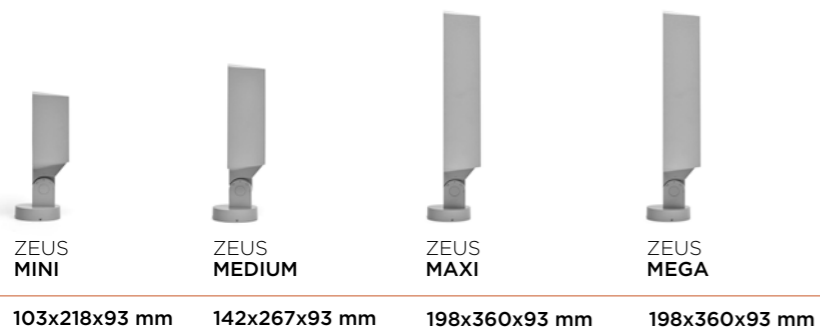

AN ELEGANT AND ROBUST SPOTLIGHT THAT CAN BE EASILY USED IN DIFFERENT SITUATIONS. YOU CAN INSTALL ZEUS ON A FAÇADE OR IN AN URBAN VERSION BY MOUNTING IT ON A POLE.

**A floodlight  
designed to  
emphasize  
architecture,  
illuminate  
meeting  
places or  
pathways and  
to make any  
place safer.**

**101505**  
ZEUS MEDIUM SYMM  
scale 1:1

Up to now available only in 4 sizes (Mini, Medium, Maxi and Mega), each with a different voltage (from 8 to 56 WATT), in our new 2021 catalogue the family expands by welcoming four new models made with medium power LEDs and symmetrical and asymmetrical reflectors.

**TECHNICAL DATA**

Floodlight for outdoor installation on a façade/wall, with 355° swivel base and allowing horizontal adjustment of +90° / -40°. Phospho-chromatised and polyester powder coated die-cast copper-free aluminium base and head, tempered safety glass, moulded silicone gaskets and o-rings, with screws in stainless steel. Swivel joint with graduated scale and mechanical aiming lock.

Zeus is equipped with a special adapter for diameters of 60mm or 76mm. Two variants are also available: single (with one projector) or double (with two projectors); its also possible to mount multiple spotlights on the same pole with different orientations.