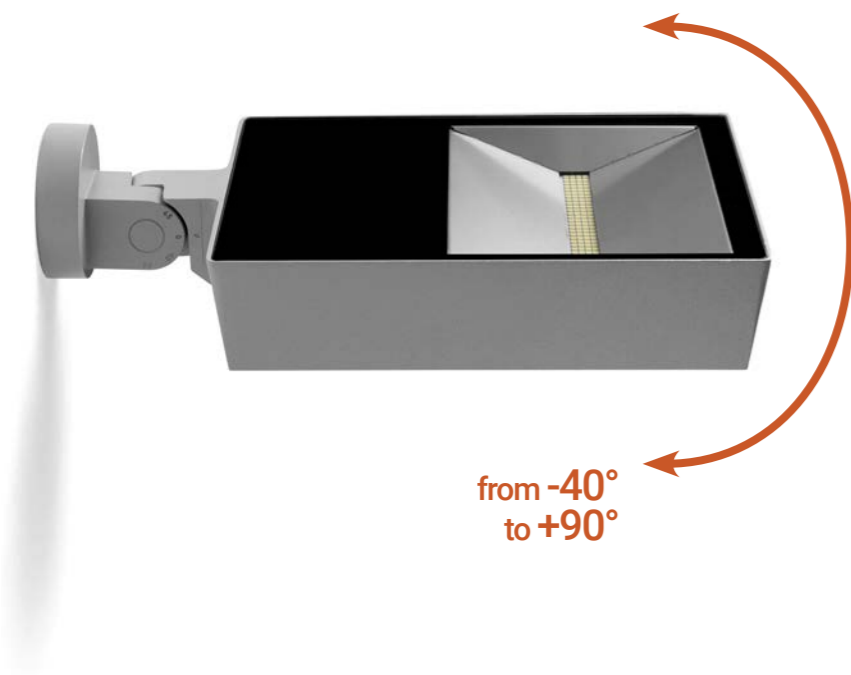

**TECHNICAL DATA**

Floodlight for outdoor installation on a façade/wall, with 355° swivel base and allowing horizontal adjustment of +90° / -40°. Phospho-chromatised and polyester powder coated die-cast copper-free aluminium base and head, tempered safety glass, moulded silicone gaskets and o-rings, with screws in stainless steel. Swivel joint with graduated scale and mechanical aiming lock.

Zeus is equipped with a special adapter for diameters of 60mm or 76mm. Two variants are also available: single (with one projector) or double (with two projectors); its also possible to mount multiple spotlights on the same pole with different orientations.

SYMMETRIC LIGHT DISTRIBUTION

ASYMMETRIC LIGHT DISTRIBUTION

ZEUS 36-48 - CYCLE ROUTE / PEDESTRIAN

ZEUS 36-48 - STREET

ZEUSS SYMMETRIC

ZEUSS ASYMMETRIC

from -40°  
to +90°

In particular, the version of Zeus Medium and Zeus Maxi with symmetrical light beam is the ideal choice for directing the light flow in every direction, covering very large areas with a beam of light that remains sharp, clean and comfortable.

Besides, the asymmetrical variant of the same model fits better in a lighting project whose goal is to concentrate the emanated light beam in a specific area, for example to emphasize the architectural lines even at night.